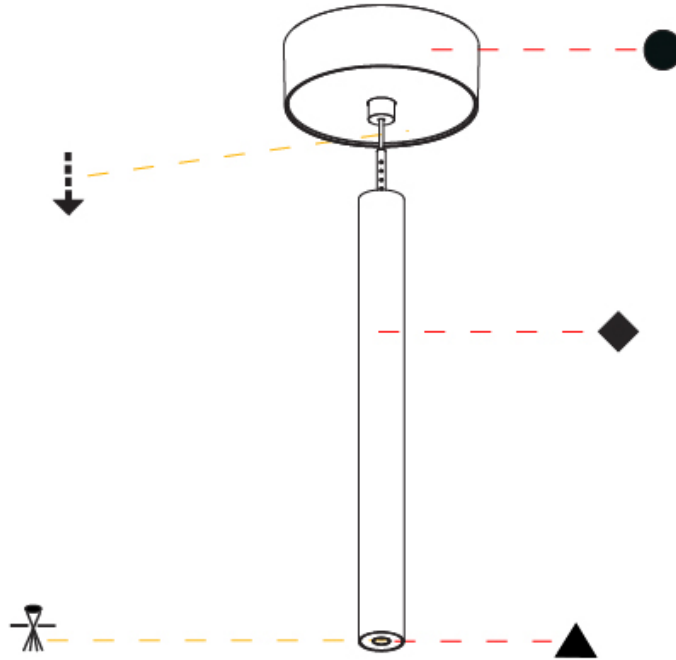

HANGOVER PLUG MONOPOINT SURFACE CANOPY SUSPENSION

A30845-

PROJECT
TYPE
SPECIFIER
QUANTITY
DATE

A